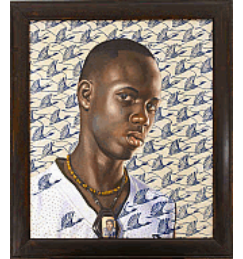

Checklist

11. Kehinde Wiley
  Morpheus
  2008
  Oil and enamel on canvas
  Overall: 108 x 180 in. (274.32 x 457.2 cm)
  Collection of Laure Lee Brown and Steve Wilson, 21c Museum Hotel
  3.2015.11
  Location: Floor 2, Gallery 11
12. Kehinde Wiley
  Mame Ngagne
  2008
  Oil on canvas
  Unframed: 26 x 22 in. (66.04 x 55.88 cm)
  Framed: 30 x 26 1/2 x 1 1/2 in. (76.2 x 67.31 x 3.81 cm)
  Private Collection
  3.2015.12
  Location: Floor 2, Gallery 10
13. Kehinde Wiley
  Willem van Heythuysen
  2006
  Oil and enamel on canvas
  Unframed: 96 x 72 in. (243.84 x 182.88 cm)
  Framed: 106 1/4 x 82 1/4 x 3 1/8 in. (269.88 x 208.92 x 7.94 cm)
  Virginia Museum of Fine Arts, Richmond. Arthur and Margaret Glasgow Fund
  3.2015.13
  Location: Floor 2, Gallery 13W
14. Kehinde Wiley
  Princess Victoire of Saxe-Coburg-Gotha
  2012
  Oil on linen
  Unframed: 96 x 72 in. (243.84 x 182.88 cm)
  Framed: 106 1/2 x 82 in. (270.51 x 208.28 cm)
  Collection of Seán and Tamara McCarthy
  3.2015.14
  Location: Floor 2, Gallery 8
15. Kehinde Wiley
  Ibrahima Sacko
  2008
  Oil on canvas
  Unframed: 26 x 22 in. (66.04 x 55.88 cm)
  Framed: 30 x 26 x 2 in. (76.2 x 66.04 x 5.08 cm)
  Collection of Shail Jhaveri
  3.2015.15
  Location: Floor 2, Gallery 10