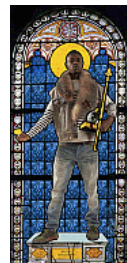

Checklist

35. Kehinde Wiley
  Saint John the Baptist in the Wilderness
  2013
  Oil on canvas
  Framed: 56 3/8 x 44 1/2 in. (143.19 x 113.03 cm)
  Colección Saorín & Sobrino
  3.2015.35
  Location: Floor 2, Gallery 7
36. Kehinde Wiley
  Arms of Hugo Von Hohenlandenberg as Bishop of Constance with Angel Supporters
  2014
  Stained glass
  Overall: 120 x 71 in. (304.8 x 180.34 cm)
  Kehinde Wiley Studio
  3.2015.36
  Location: Floor 2, Gallery 11E
37. Kehinde Wiley
  Arms of Nicolaas Ruterius, Bishop of Arras
  2014
  Stained glass
  Overall: 54 x 36 1/2 in. (137.16 x 92.71 cm)
  Kehinde Wiley Studio
  3.2015.37
  Location: Floor 2, Gallery 11E
38. Kehinde Wiley
  Saint Adelaide
  2014
  Stained glass
  Overall: 96 x 43 1/2 in. (243.84 x 110.49 cm)
  Kehinde Wiley Studio
  3.2015.38
  Location: Floor 2, Gallery 11E
39. Kehinde Wiley
  Saint Remi
  2014
  Stained glass
  Overall: 96 x 43 1/2 in. (243.84 x 110.49 cm)
  Kehinde Wiley Studio
  3.2015.39
  Location: Floor 2, Gallery 11E
40. Kehinde Wiley
  Saint Amelie
  2014
  Stained glass
  Overall: 96 x 43 1/2 in. (243.84 x 110.49 cm)
  Kehinde Wiley Studio
  3.2015.40
  Location: Floor 2, Gallery 11E