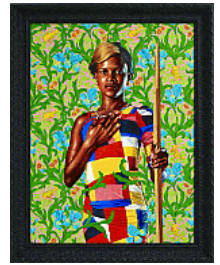

Checklist

35. Kehinde Wiley
  Saint John the Baptist in the Wilderness
  2013
  Oil on canvas
  Framed: 56 3/8 x 44 1/2 in. (143.19 x 113.03 cm)
  Colección Saorín & Sobrino
  3.2015.35
  Location: Floor 2, Gallery 7
36. Kehinde Wiley
  Arms of Hugo Von Hohenlandenberg as Bishop of Constance with Angel Supporters
  2014
  Stained glass
  Overall: 120 x 71 in. (304.8 x 180.34 cm)
  Kehinde Wiley Studio
  3.2015.36
  Location: Floor 2, Gallery 11E
37. Kehinde Wiley
  Arms of Nicolaas Ruterius, Bishop of Arras
  2014
  Stained glass
  Overall: 54 x 36 1/2 in. (137.16 x 92.71 cm)
  Kehinde Wiley Studio
  3.2015.37
  Location: Floor 2, Gallery 11E
38. Kehinde Wiley
  Saint Adelaide
  2014
  Stained glass
  Overall: 96 x 43 1/2 in. (243.84 x 110.49 cm)
  Kehinde Wiley Studio
  3.2015.38
  Location: Floor 2, Gallery 11E
39. Kehinde Wiley
  Saint Remi
  2014
  Stained glass
  Overall: 96 x 43 1/2 in. (243.84 x 110.49 cm)
  Kehinde Wiley Studio
  3.2015.39
  Location: Floor 2, Gallery 11E
40. Kehinde Wiley
  Saint Amelie
  2014
  Stained glass
  Overall: 96 x 43 1/2 in. (243.84 x 110.49 cm)
  Kehinde Wiley Studio
  3.2015.40
  Location: Floor 2, Gallery 11E