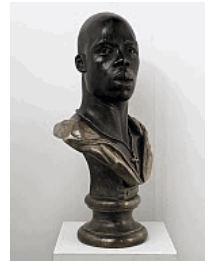

Checklist

6. Kehinde Wiley
  Portrait of Andries Stille
  2006
  Oil and enamel on canvas
  Overall: 96 x 72 in. (243.84 x 182.88 cm)
  Collection of Dale and Richard Newberg, Golden Beach, Florida; Courtesy of Roberts & Tilton, Culver City, California
  3.2015.6
  Location: Floor 2, Gallery 11
7. Kehinde Wiley
  Equestrian Portrait of King Philip II (Michael Jackson)
  2009
  Oil on canvas
  Unframed: 128 x 112 x 3 in. (325.12 x 284.48 x 7.62 cm)
  Framed: 138 x 122 3/4 x 5 in., 187 lb. (350.52 x 311.79 x 12.7 cm, 84.8 kg)
  Olbricht Collection
  3.2015.7
  Location: Floor 2, Gallery 12
8. Kehinde Wiley
  Adwale
  2010
  Bronze
  Overall: 24 x 16 x 11 in. (60.96 x 40.64 x 27.94 cm)
  Courtesy of Roberts & Tilton, Culver City, California
  3.2015.8
  Location: Floor 2, Gallery 12
9. Kehinde Wiley
  Cameroon Study
  2010
  Bronze
  Overall: 24 x 16 x 10 in., 150 lb. (60.96 x 40.64 x 25.4 cm, 68 kg)
  Collection of Suzanne and Howard Feldman
  3.2015.9
  Location: Floor 2, Gallery 12
10. Kehinde Wiley
  Support the Rural Population and Serve 500 Million Peasants
  2007
  Oil and enamel on canvas
  Unframed: 72 x 60 in. (182.88 x 152.4 cm)
  Framed: 77 3/4 x 65 1/2 x 1 7/8 in. (197.49 x 166.37 x 4.76 cm)
  Collection of Laure Lee Brown and Steve Wilson, 21c Museum Hotel
  3.2015.10
  Location: Floor 2, Gallery 8