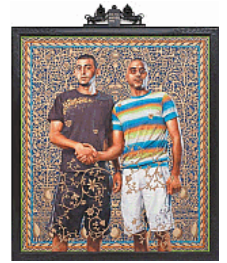

Checklist

21. Kehinde Wiley

Abed Al Ashe and Chaled El Awari

2011

Oil and gold enamel on canvas

Unframed: 96 1/8 x 84 in. (244.16 x 213.36 cm)

Framed: 115 x 92 1/4 x 2 3/4 in. (292.1 x 234.32 x 6.99 cm)

Collection of Galerie Daniel Templon Paris, Brussels

3.2015.21

Location: Floor 2, Gallery 9