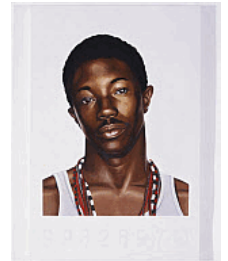

23. Kehinde Wiley

Mugshot Study

2006

Oil on canvas

Overall: 36 x 24 in. (91.44 x 60.96 cm)

Sender Collection

3.2015.23

Location: Floor 2, Gallery 12