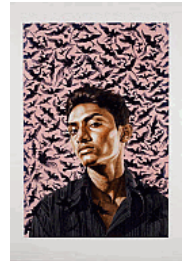

16. Kehinde Wiley
  Randerson Romualdo Cordeiro
  2008
  Oil on canvas
  Overall: 48 x 36 in. (121.92 x 91.44 cm)
  Collection of Dale and Richard Newberg, Golden Beach, Florida; Courtesy of Roberts & Tilton, Culver City, California
  3.2015.16
  Location: Floor 2, Gallery 9
17. Kehinde Wiley
  Birds in Flight
  2010
  Oil wash on paper
  Image: 38 x 25 in. (96.52 x 63.5 cm)
  Framed: 51 3/8 x 39 5/8 x 1 1/2 in. (130.49 x 100.65 x 3.81 cm)
  Collection of Betsey Nathan and Daniel Goldberg
  3.2015.17
  Location: Floor 2, Gallery 10
18. Kehinde Wiley
  Tree of Life II
  2010
  Oil wash on paper
  Image: 37 x 25 in. (93.98 x 63.5 cm)
  Framed: 51 3/4 x 39 1/2 in. (131.45 x 100.33 cm)
  Joel and Jessica Pizzuti
  3.2015.18
  Location: Floor 2, Gallery 10
19. Kehinde Wiley
  After Memling's Portrait of a Man in a Red Hat
  2013
  Oil on wood panel in artist designed hand fabricated frame with 22k gold leaf gilding
  Image: 16 1/2 x 12 in. (41.91 x 30.48 cm)
  Framed: 27 x 21 3/4 x 5 in. (68.58 x 55.25 x 12.7 cm)
  Overall: 27 x 31 1/8 x 5 in. (68.58 x 79.06 x 12.7 cm)
  Collection of Phoenix Art Museum; Museum purchase with funds provided by The Marshall Bequest, Contemporary Forum, Dr. Eric Jungermann, Ann and Michael Wall, Mr. and Mrs. James G. Bazlen, BMO Private Bank, Dr. and Mrs. Marshall Block, Iris Cashdan-Fishman, Mr. and Mrs. Richard N. Goldsmith, Clark Olson and Nick Butler, Norman McLash, Mr. and Mrs. Charles G. Watts and others.
  3.2015.19
  Location: Floor 2, Gallery 7
20. Kehinde Wiley
  Leviathan Zodiac
  2011
  Oil and gold enamel on canvas
  Overall: 95 3/4 x 71 3/4 in. (243.21 x 182.25 cm)
  Collection of Blake Byrne, Los Angeles, California; Courtesy of Roberts & Tilton, Culver City, California
  3.2015.20
  Location: Floor 2, Gallery 9