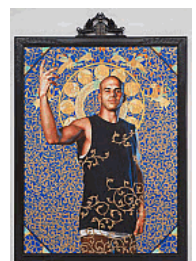

16. Kehinde Wiley
  Randerson Romualdo Cordeiro
  2008
  Oil on canvas
  Overall: 48 x 36 in. (121.92 x 91.44 cm)
  Collection of Dale and Richard Newberg, Golden Beach, Florida; Courtesy of Roberts & Tilton, Culver City, California
  3.2015.16
  Location: Floor 2, Gallery 9
17. Kehinde Wiley
  Birds in Flight
  2010
  Oil wash on paper
  Image: 38 x 25 in. (96.52 x 63.5 cm)
  Framed: 51 3/8 x 39 5/8 x 1 1/2 in. (130.49 x 100.65 x 3.81 cm)
  Collection of Betsey Nathan and Daniel Goldberg
  3.2015.17
  Location: Floor 2, Gallery 10
18. Kehinde Wiley
  Tree of Life II
  2010
  Oil wash on paper
  Image: 37 x 25 in. (93.98 x 63.5 cm)
  Framed: 51 3/4 x 39 1/2 in. (131.45 x 100.33 cm)
  Joel and Jessica Pizzuti
  3.2015.18
  Location: Floor 2, Gallery 10
19. Kehinde Wiley
  After Memling's Portrait of a Man in a Red Hat
  2013
  Oil on wood panel in artist designed hand fabricated frame with 22k gold leaf gilding
  Image: 16 1/2 x 12 in. (41.91 x 30.48 cm)
  Framed: 27 x 21 3/4 x 5 in. (68.58 x 55.25 x 12.7 cm)
  Overall: 27 x 31 1/8 x 5 in. (68.58 x 79.06 x 12.7 cm)
  Collection of Phoenix Art Museum; Museum purchase with funds provided by The Marshall Bequest, Contemporary Forum, Dr. Eric Jungermann, Ann and Michael Wall, Mr. and Mrs. James G. Bazlen, BMO Private Bank, Dr. and Mrs. Marshall Block, Iris Cashdan-Fishman, Mr. and Mrs. Richard N. Goldsmith, Clark Olson and Nick Butler, Norman McLash, Mr. and Mrs. Charles G. Watts and others.
  3.2015.19
  Location: Floor 2, Gallery 7
20. Kehinde Wiley
  Leviathan Zodiac
  2011
  Oil and gold enamel on canvas
  Overall: 95 3/4 x 71 3/4 in. (243.21 x 182.25 cm)
  Collection of Blake Byrne, Los Angeles, California; Courtesy of Roberts & Tilton, Culver City, California
  3.2015.20
  Location: Floor 2, Gallery 9