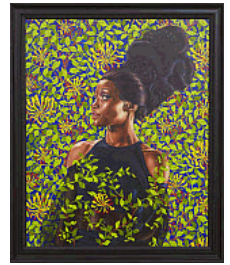

Overall: 72 x 60 in. (182.88 x 152.4 cm)

Collection of Danny First, Los Angeles, California; Courtesy of Sean Kelly, New York, New York

3.2015.25

Location: Floor 2, Gallery 8

Checklist

26. Kehinde Wiley
Shantavia Beale II
2012

Oil on canvas
Unframed: 60 x 48 in. (152.4 x 121.92 cm)
Framed: 68 x 56 in. (172.72 x 142.24 cm)
Collection of Ana and Lenny Gravier
3.2015.26

Location: Floor 2, Gallery 8

27. Kehinde Wiley
After Memling's Portrait of Man with a Coin of the Emperor Nero
2013