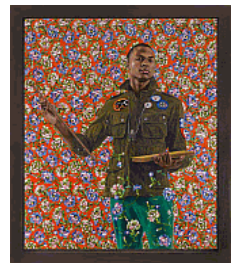

29. Kehinde Wiley
  Anthony of Padua
  2013

Oil on canvas
Overall: 72 x 60 in. (182.88 x 152.4 cm)
Seattle Art Museum, gift of the Contemporary Collectors Forum, Washington
3.2015.29

Location: Floor 2, Gallery 11