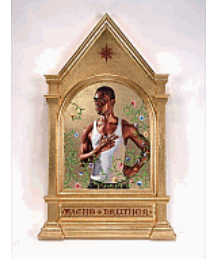

51. Kehinde Wiley
  Prince Alexander Nevskii
  2014

22 karat gold leaf and oil on wood panel
Framed: 40 x 24 x 2 in. (101.6 x 60.96 x 5.08 cm)
Collection of Wassim Rasamny
3.2015.51

Location: Floor 2, Gallery 11