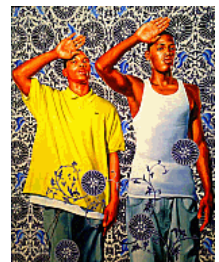

54. Kehinde Wiley
  Two Heroic Sisters of the Grassland
  2011

Oil on canvas
Overall: 96 x 84 x 2 in. (243.84 x 213.36 x 5.08 cm)
Hort Family Collection
3.2015.54

Location: Floor 2, Gallery 10E