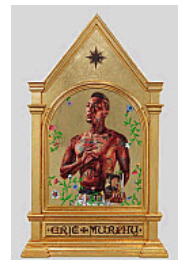

47. Kehinde Wiley

Saint Gregory Palamas

2014

22 karat gold leaf and oil on wood panel

Framed: 40 x 24 x 2 in. (101.6 x 60.96 x 5.08 cm)

Collection of Edward Tyler Nahem, New York

3.2015.47

Location: Floor 2, Gallery 11